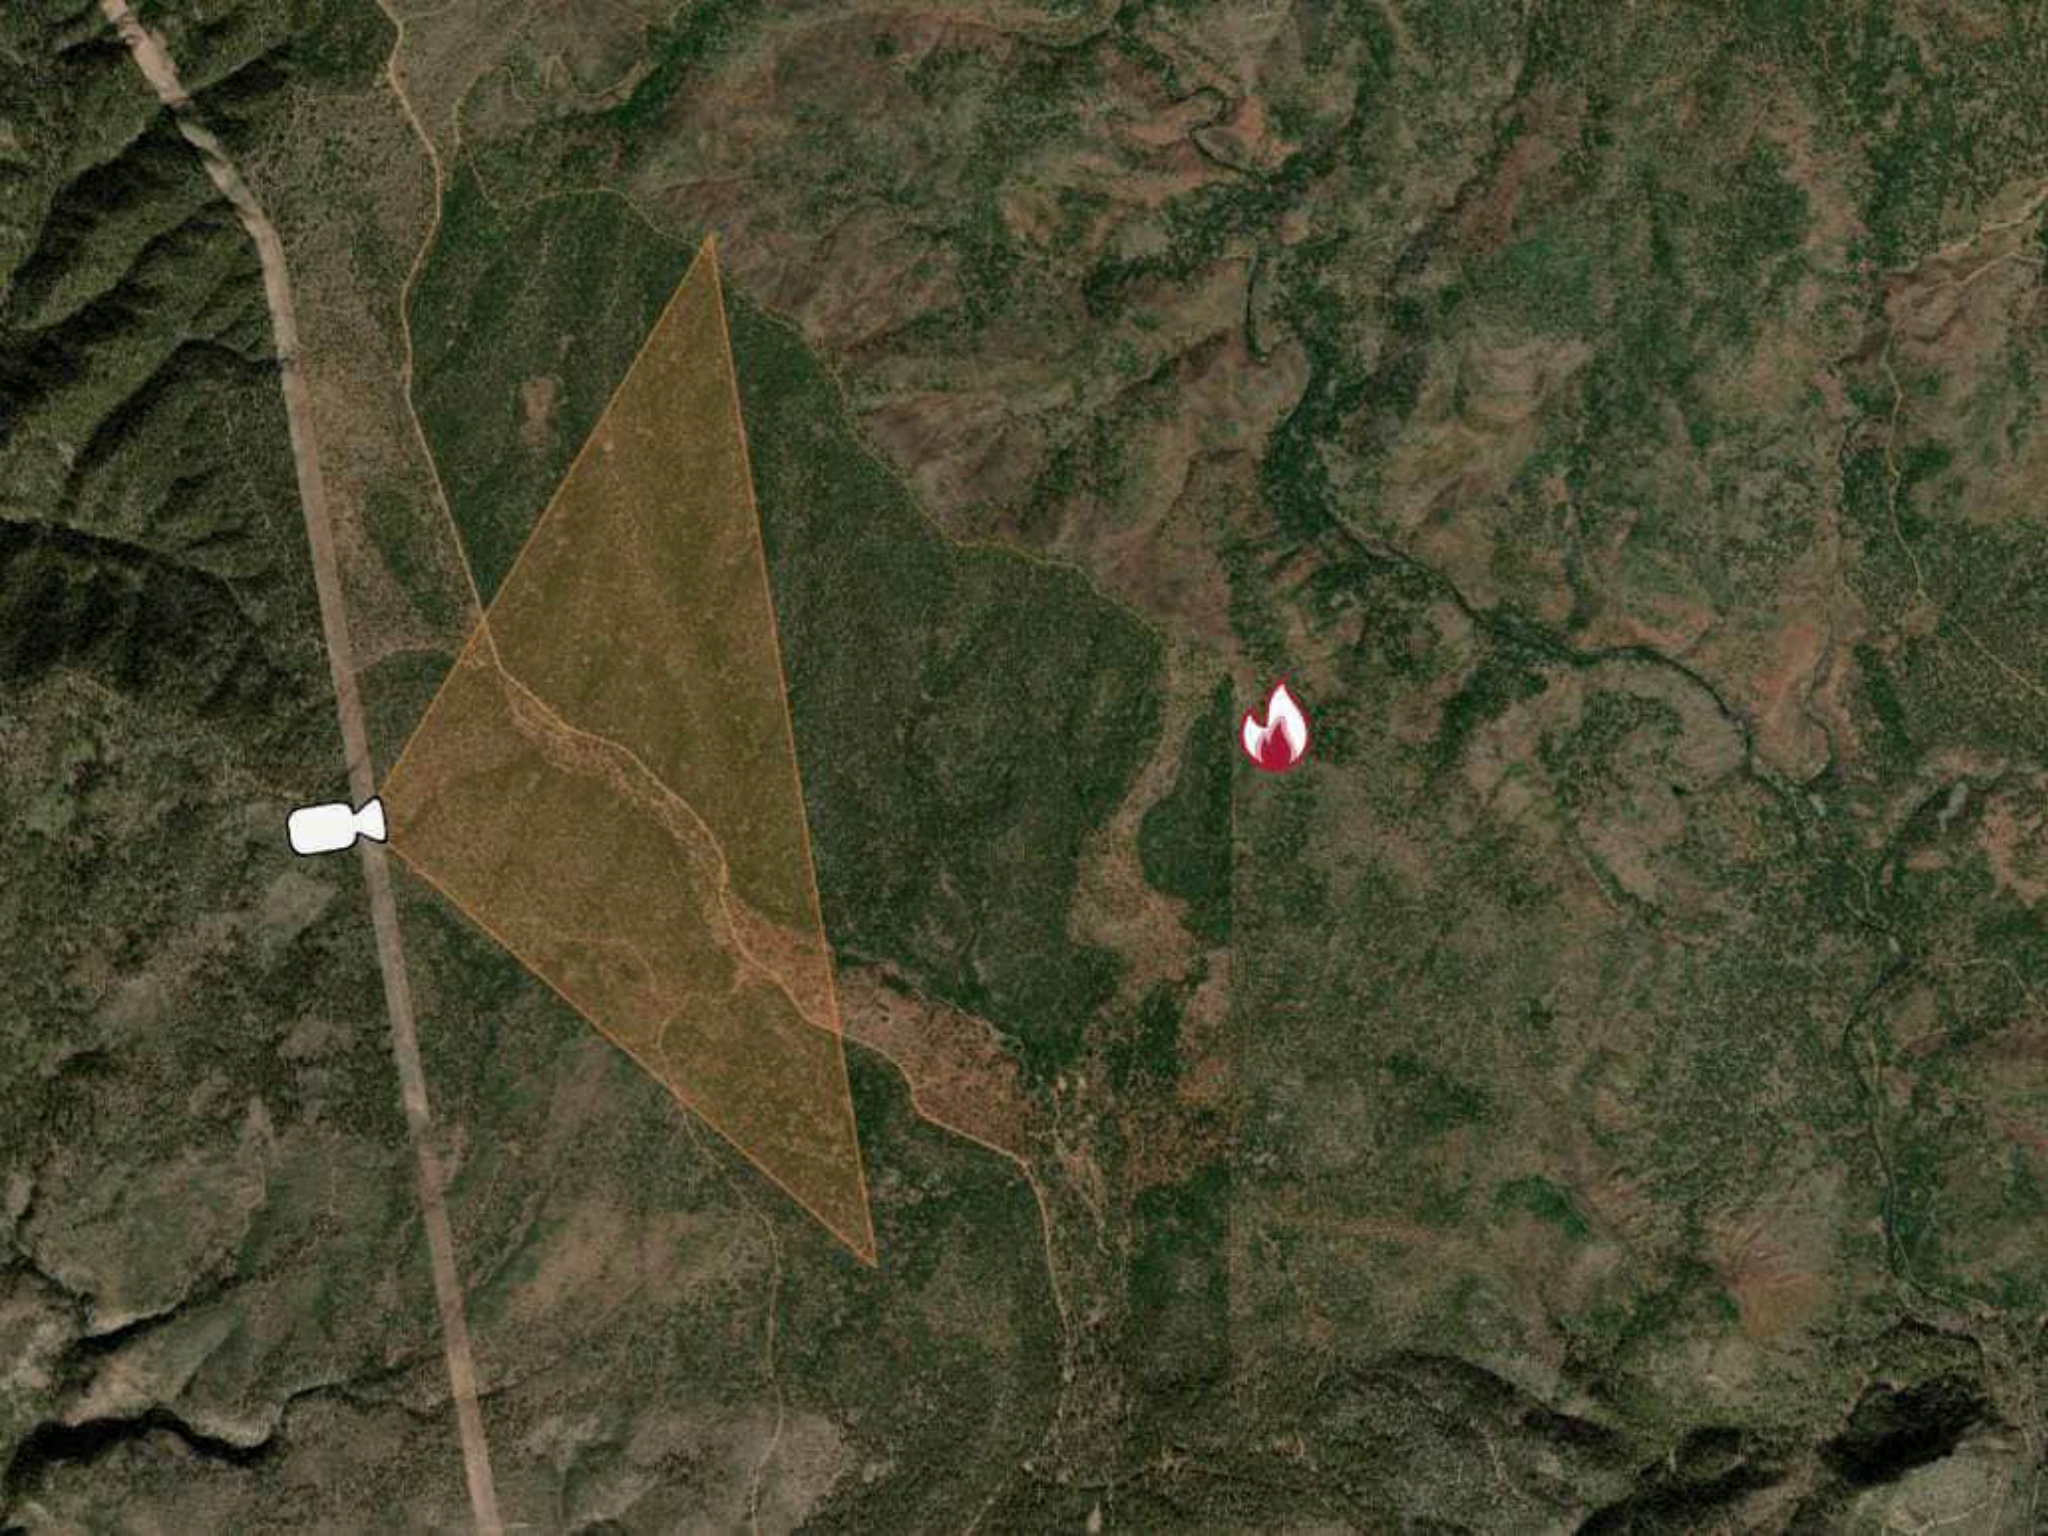

2024-11-13 12:10:26 MST-0700

2024-11-13 12:28:25 MST-0700

2024-11-13 13:18:25 MST-0700

2024-09-12 07:04:02

WEBB LAKO HANCOCK
HEB

Azimuth
0

The main purpose of SmokeD System is to detect fires before they become too large for their effective control