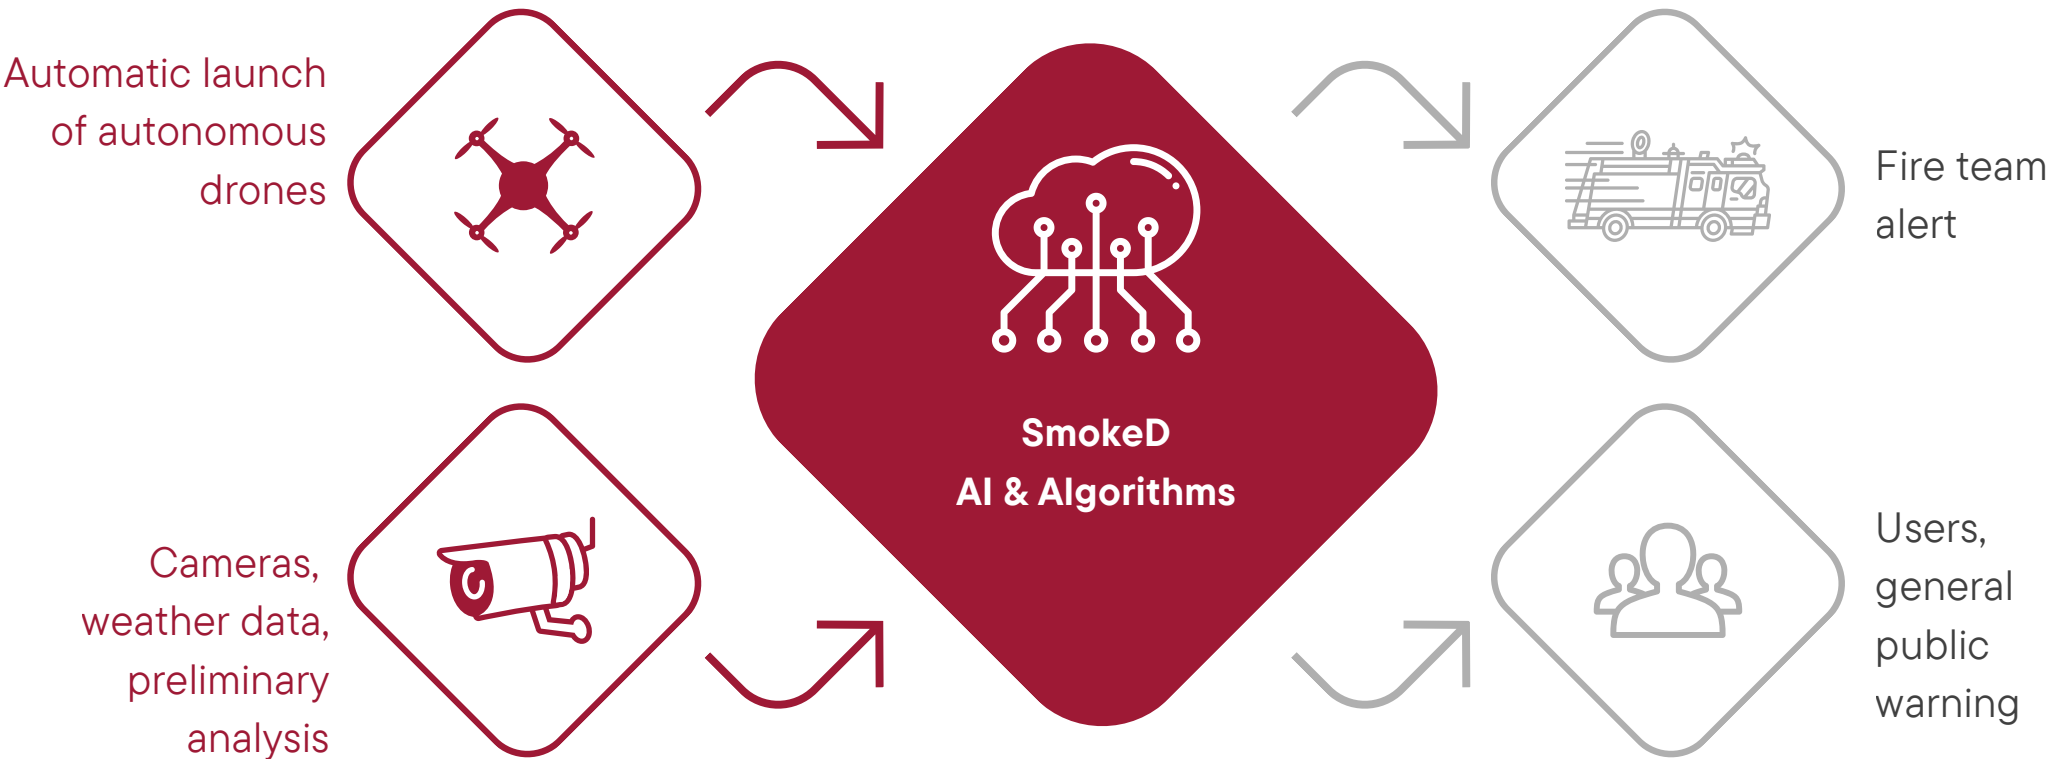

- Wildfires can start without warning
- Fire spreads extremely fast
- Fires can destroy buildings - and even entire communities

Late Response Means Massive Losses

EARLY WILDFIRE DETECTION SOLUTION

SmokeD is a **patented** hardware-enabled software solution that provides real-time surveillance and reliable rapid detection of wildfires in forest areas. The system can differentiate smoke from dust, fog, and clouds.

Our AI technology is able to provide extensive coverage whilst detecting fires in an average of **10 minutes**.

SmokedD system can see smoke in images

What we do?

The SmokeD detects smoke from a distance of up to **15 km** and alerts users **within seconds**.

The most complex version of detecting

The simplest version of wildfire detection

- The detector monitors the surrounding area and sends data to the cloud.
- The system automatically analyzes the image.
You receive a ready-to-use alert — no configuration or operation required.
- When AI detects smoke or flames, an alert is sent directly to your phone.

2024-11-13 12:10:26 MST-0700

2024-11-13 12:28:25 MST-0700

2024-11-13 13:18:25 MST-0700

2024-09-12 07:04:02

WEBB LAKO HANCOCK
HEB

Azimuth
0

The main purpose of SmokeD System is to detect fires before they become too large for their effective control