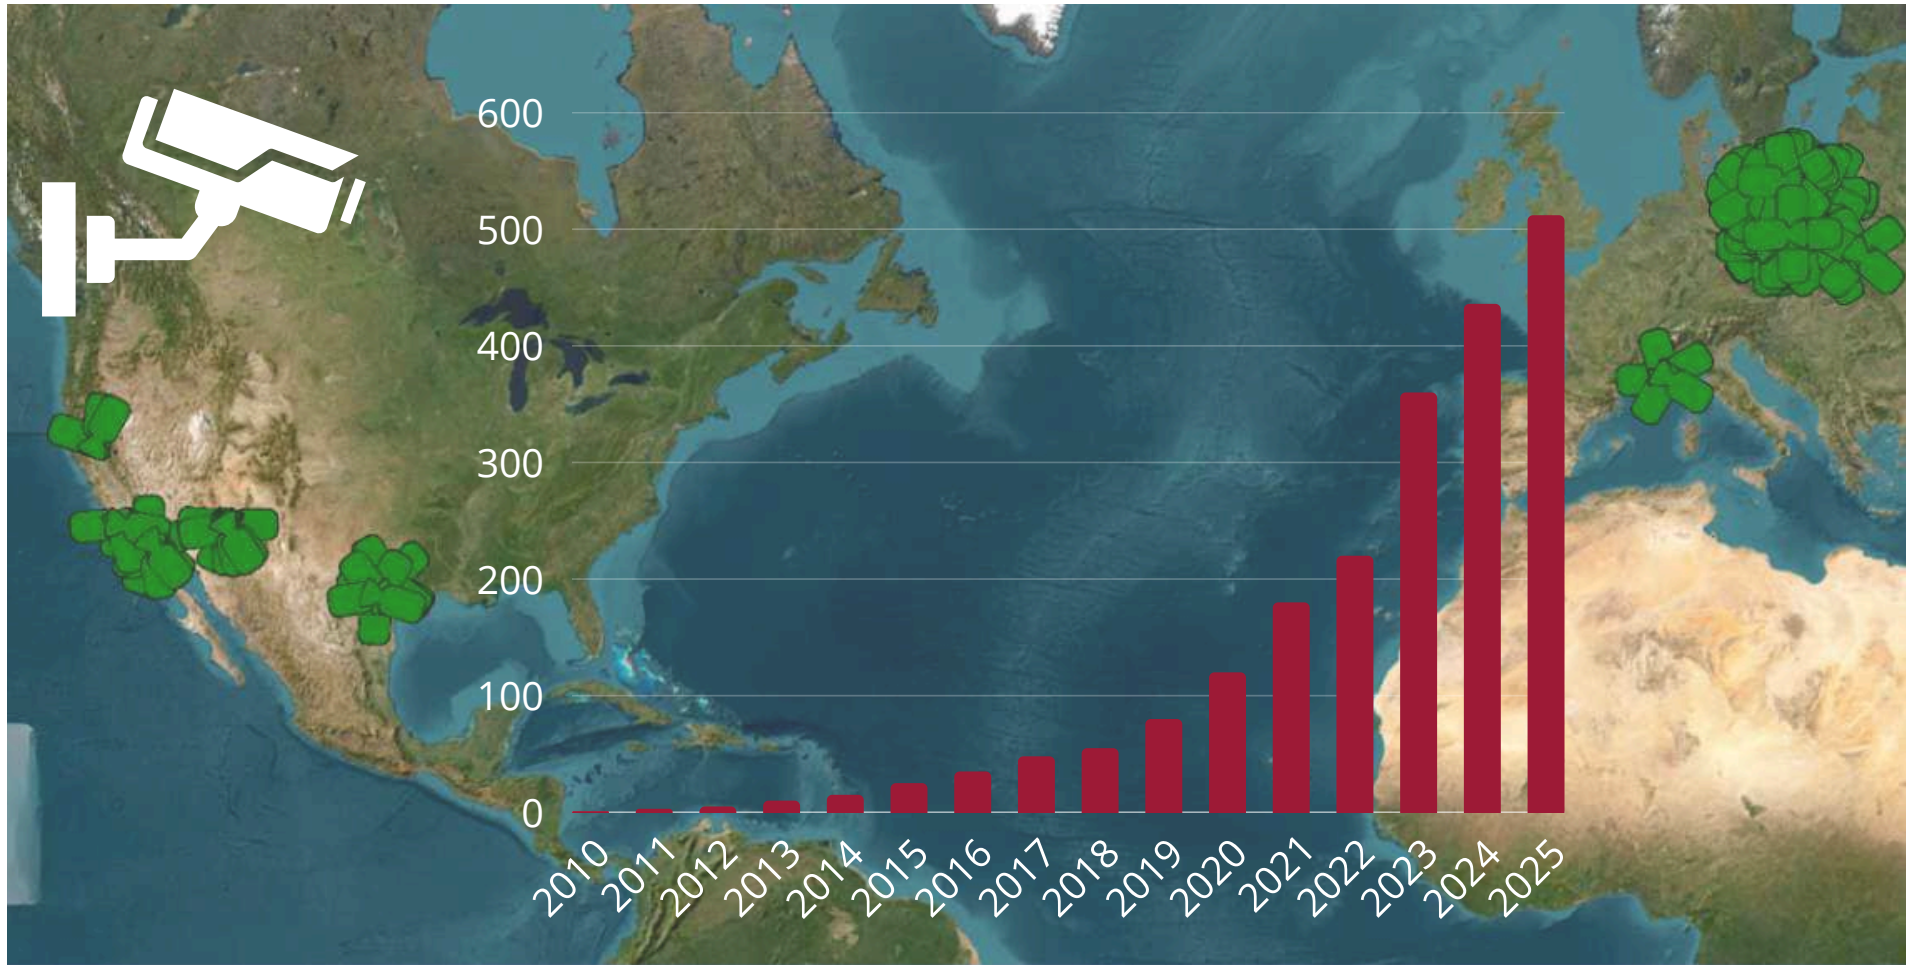

solar plants

Customers and Deployments

Emergency services, national parks, State Forests, and critical infrastructure operators trust us.

Our technology works in diverse environments – from dense forests to power lines.

Number of SmokeD installations

We currently protect over **9 million** acres

SmokedD in figures

over
500
cameras

9 mln
acres

over
435
locations

on the
market for
6
years

249
public agencies
as customers