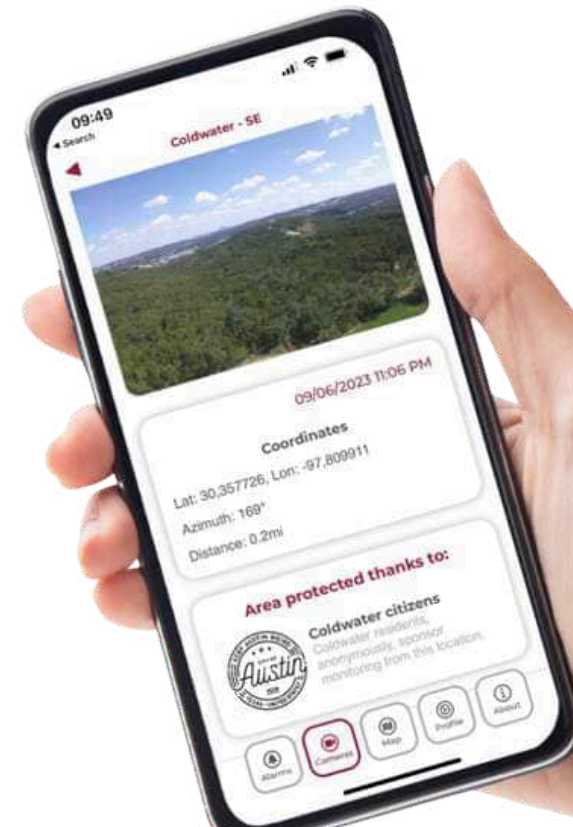

KJ Jefferson

Karen@RockyMountain-TSG.com
303.359.3488

The simplest and most effective solution for early wildfire detection

Artur Matuszczak
CEO, Founder
SmokeD Ltd.

If you live in an area at risk of wildfires, you know that:

- Wildfires can start without warning
- Fire spreads extremely fast
- Fires can destroy buildings - and even entire communities

Late Response Means Massive Losses

EARLY WILDFIRE DETECTION SOLUTION

SmokeD is a **patented** hardware-enabled software solution that provides real-time surveillance and reliable rapid detection of wildfires in forest areas. The system can differentiate smoke from dust, fog, and clouds.

Our AI technology is able to provide extensive coverage whilst detecting fires in an average of **10 minutes**.

SmokedD system can see smoke in images

What we do?

The SmokeD detects smoke from a distance of up to **15 km** and alerts users **within seconds**.

The most complex version of detecting

The simplest version of wildfire detection

- The detector monitors the surrounding area and sends data to the cloud.
- The system automatically analyzes the image.
You receive a ready-to-use alert — no configuration or operation required.
- When AI detects smoke or flames, an alert is sent directly to your phone.