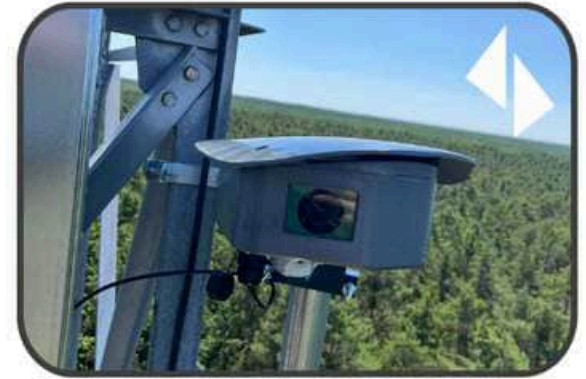

7
countries

24/7
support

SmokeD developments

SmokedD wildfire detection for everyone - the simplest solution

Detector/camera

- DuoVue detector, mounted on a chimney, roof, or mast

Mobile app

- SmokeD Alerts mobile app, installed on your phone

DuoVue wildfire detector

- Equipped with two intelligent cameras with infrared support
- Operates day and night (24/7)
- Monitors 120° of the horizon - just 3 devices are enough to cover 360° around the installation site
- Resistant to harsh weather conditions, as well as low and high temperatures
- Detects smoke and flames from up to 15 km (10 miles)
→ giving you time to react before the fire approaches your property