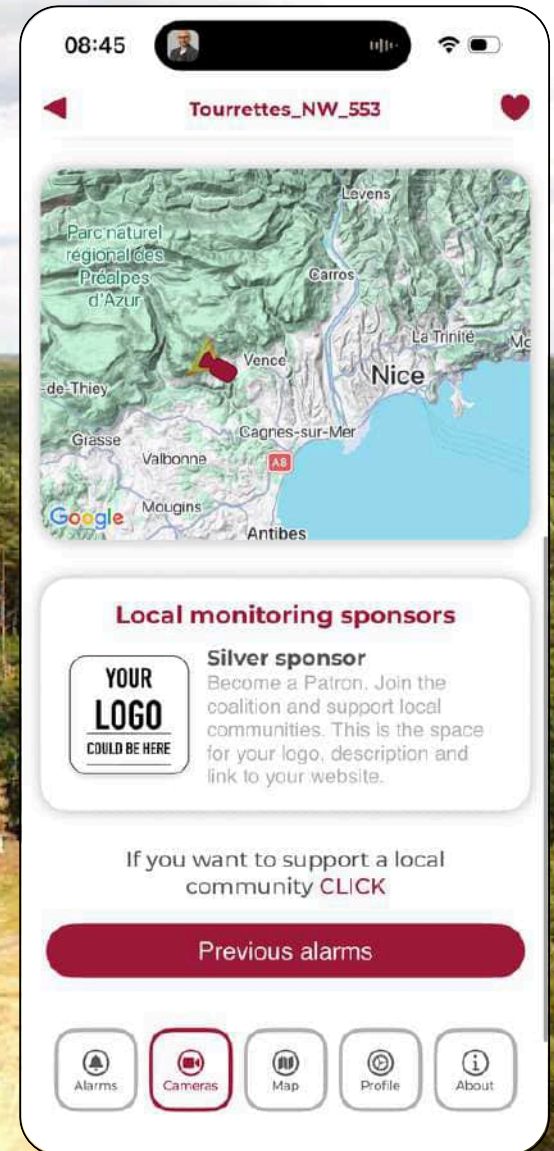

DuoVue wildfire detector

- Equipped with two intelligent cameras with infrared support
- Operates day and night (24/7)
- Monitors 120° of the horizon - just 3 devices are enough to cover 360° around the installation site
- Resistant to harsh weather conditions, as well as low and high temperatures
- Detects smoke and flames from up to 15 km (10 miles)
→ giving you time to react before the fire approaches your property

SmokeD Alerts mobile app is available to the public:

Immediately receive 24/7 notifications of an incoming threat.

The app sends notifications, including maps with the exact location of the wildfire, pictures from a detector and its brief description.

Users can notify family, friends or co-workers about the fires by sharing the alert, via text messages, social media, or emails.

If the detectors are made public, users can see who made wildfire protection in the area possible.

SmokedD Alerts mobile app

Camera preview

Alert and its details

Location, navigation and sharing

Detected fires

Detected fires

SPONSORS ARE BEING DISPLAYED IN THE MOBILE APP

PROMOTION AND FUNDRAISING OPPORTUNITY