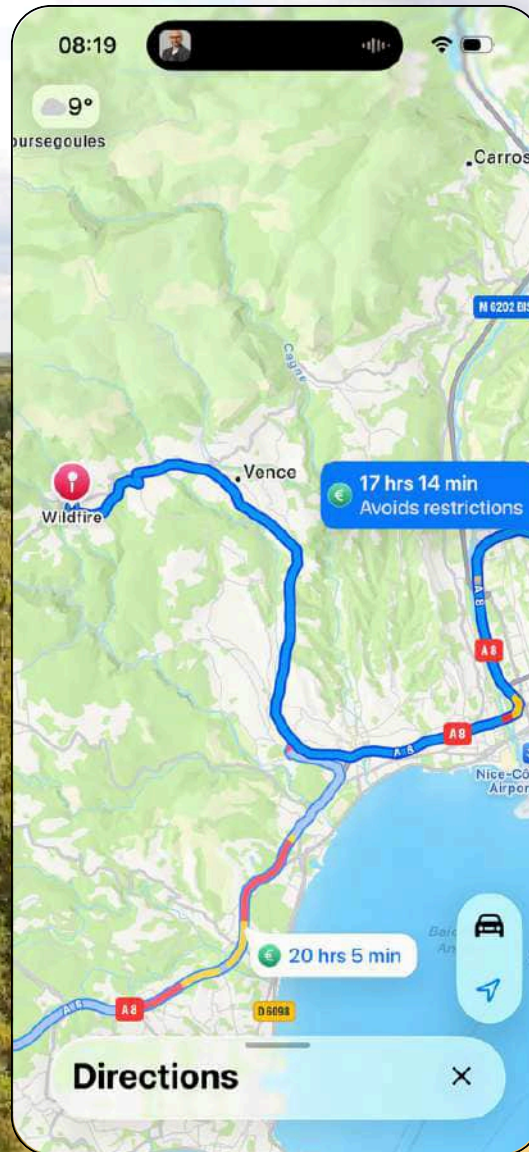

SmokedD Alerts mobile app

Camera preview

Alert and its details

Location, navigation and sharing

Detected fires

Detected fires

SPONSORS ARE BEING DISPLAYED IN THE MOBILE APP

PROMOTION AND FUNDRAISING OPPORTUNITY