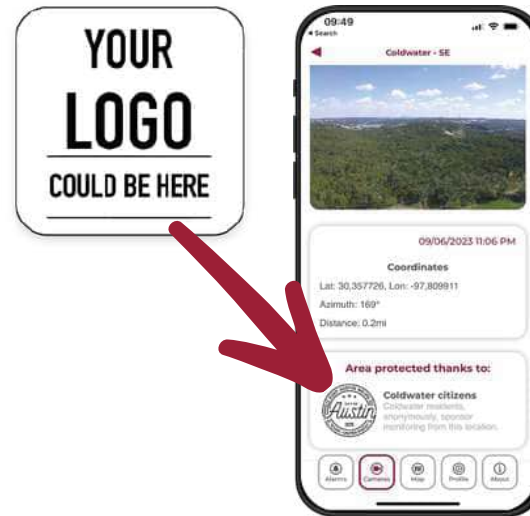

SmokeD Alerts mobile app is available to the public:

Immediately receive 24/7 notifications of an incoming threat.

The app sends notifications, including maps with the exact location of the wildfire, pictures from a detector and its brief description.

SmokedD Alerts mobile app

Camera preview

Alert and its details

Location, navigation and sharing

Detected fires

Detected fires

SPONSORS ARE BEING DISPLAYED IN THE MOBILE APP

PROMOTION AND FUNDRAISING OPPORTUNITY

SPONSOR'S MODULE

LOGO IN THE APP

USERS ARE INFORMED THAT YOU PROTECT THEM

Thanks to the free mobile app, thousands of people receive alerts from the system and view live data every day. This is an excellent opportunity to build a local community and attract potential sponsors.

Logo, description, and a link to the website will be displayed in alerts and camera previews in the mobile application.

Each alert reaches thousands of recipients. Thanks to the live stream, users check every day if they are safe. They will know that they are protected at all times.