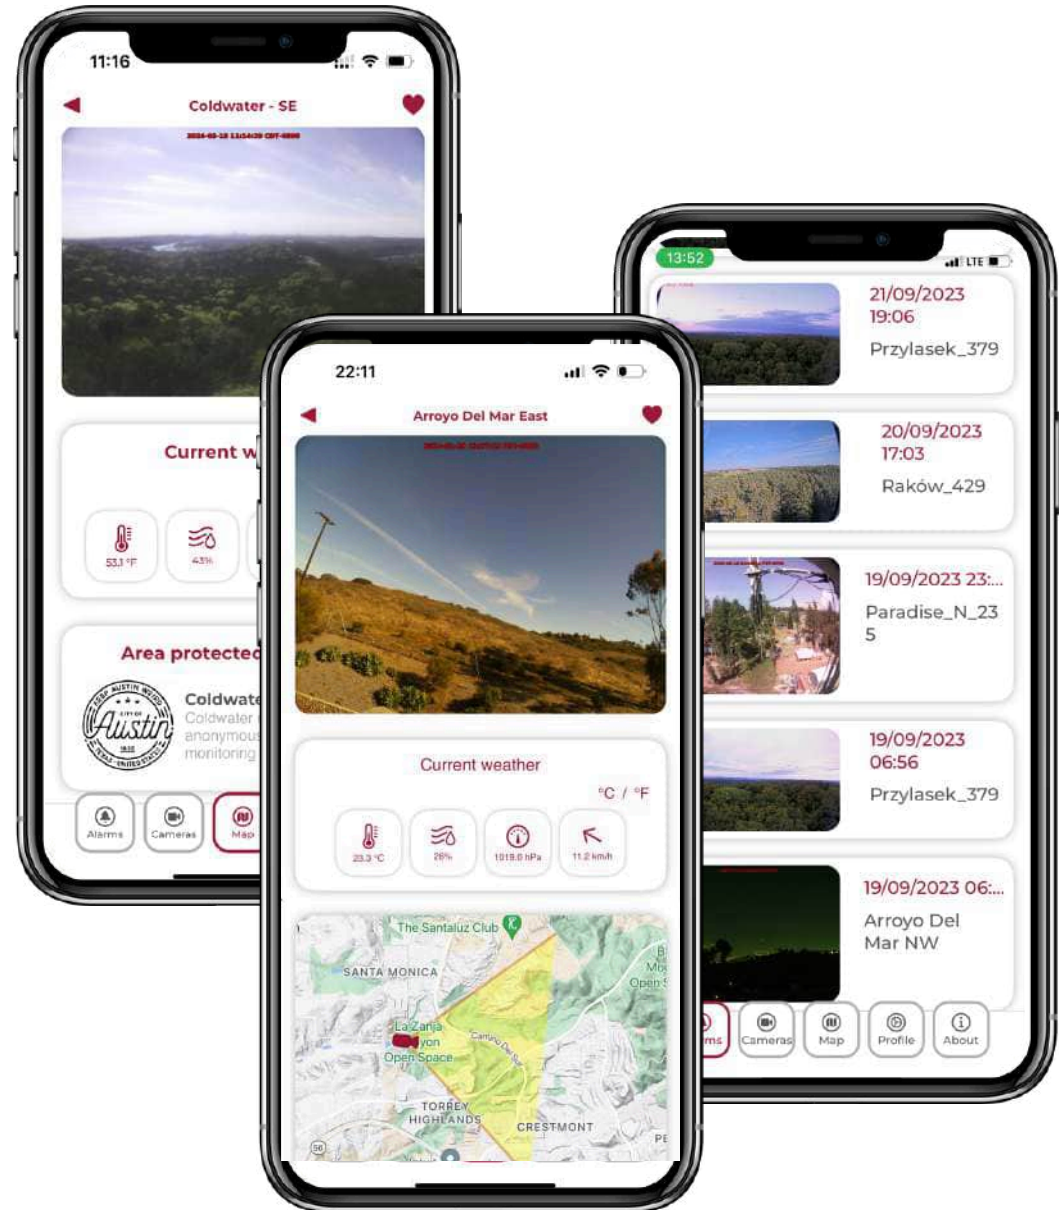

DuoVue wildfire detector

- Equipped with two intelligent cameras with infrared support
- Operates day and night (24/7)
- Monitors 120° of the horizon - just 3 devices are enough to cover 360° around the installation site
- Resistant to harsh weather conditions, as well as low and high temperatures
- Detects smoke and flames from up to 15 km (10 miles)
→ giving you time to react before the fire approaches your property

SmokeD Alerts mobile app is available to the public:

Immediately receive 24/7 notifications of an incoming threat.

The app sends notifications, including maps with the exact location of the wildfire, pictures from a detector and its brief description.

SmokedD Alerts mobile app

Camera preview

Alert and its details

Location, navigation and sharing

Detected fires

Detected fires

SPONSORS ARE BEING DISPLAYED IN THE MOBILE APP

PROMOTION AND FUNDRAISING OPPORTUNITY