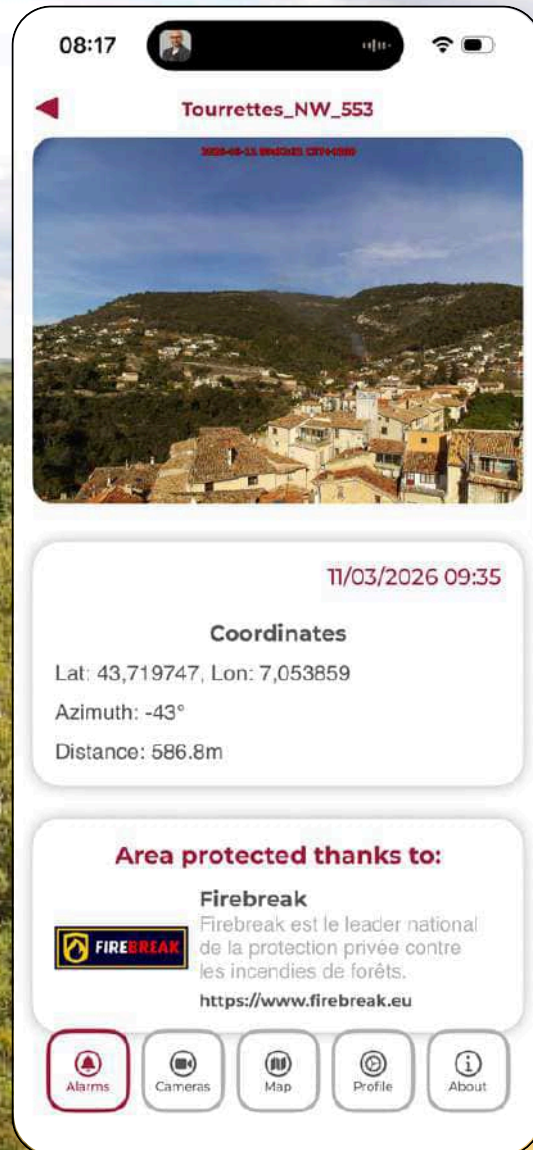

DuoVue wildfire detector

- Equipped with two intelligent cameras with infrared support
- Operates day and night (24/7)
- Monitors 120° of the horizon - just 3 devices are enough to cover 360° around the installation site
- Resistant to harsh weather conditions, as well as low and high temperatures
- Detects smoke and flames from up to 15 km (10 miles)
→ giving you time to react before the fire approaches your property

SmokeD Alerts mobile app is available to the public:

Immediately receive 24/7 notifications of an incoming threat.

The app sends notifications, including maps with the exact location of the wildfire, pictures from a detector and its brief description.

SmokedD Alerts mobile app

Camera preview

Alert and its details

Location, navigation and sharing

Detected fires

Detected fires

SPONSORS ARE BEING DISPLAYED IN THE MOBILE APP

PROMOTION AND FUNDRAISING OPPORTUNITY