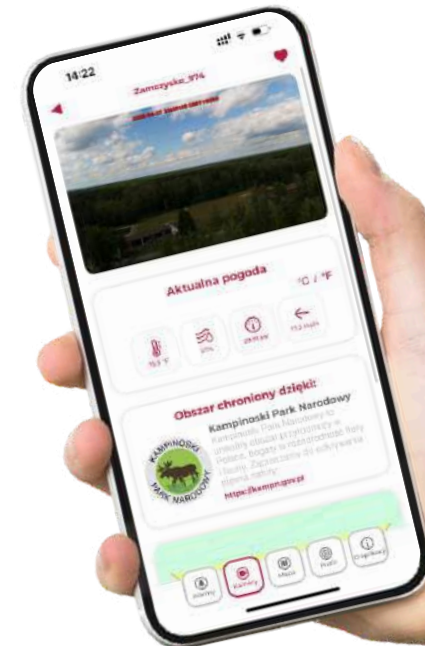

7
countries

24/7
support

SmokeD developments

SmokedD wildfire detection for everyone - the simplest solution

Detector/camera

- DuoVue detector, mounted on a chimney, roof, or mast

Mobile app

- SmokeD Alerts mobile app, installed on your phone

We offer you a solution that allows you to:

- Often, a wildfire cannot be seen with your own eyes - but the system sees it for you
- You have your own private fire detection and alert system for nearby areas
- Be the first to know about a potential threat
- Sleep peacefully, knowing the system works 24/7
- Gain valuable time to prepare and respond to a wildfire
- Warn your family, friends, and neighbors

DuoVue wildfire detector

- Equipped with two intelligent cameras with infrared support
- Operates day and night (24/7)
- Monitors 120° of the horizon - just 3 devices are enough to cover 360° around the installation site
- Resistant to harsh weather conditions, as well as low and high temperatures
- Detects smoke and flames from up to 15 km (10 miles)
→ giving you time to react before the fire approaches your property

SmokeD Alerts mobile app is available to the public:

Immediately receive 24/7 notifications of an incoming threat.

The app sends notifications, including maps with the exact location of the wildfire, pictures from a detector and its brief description.