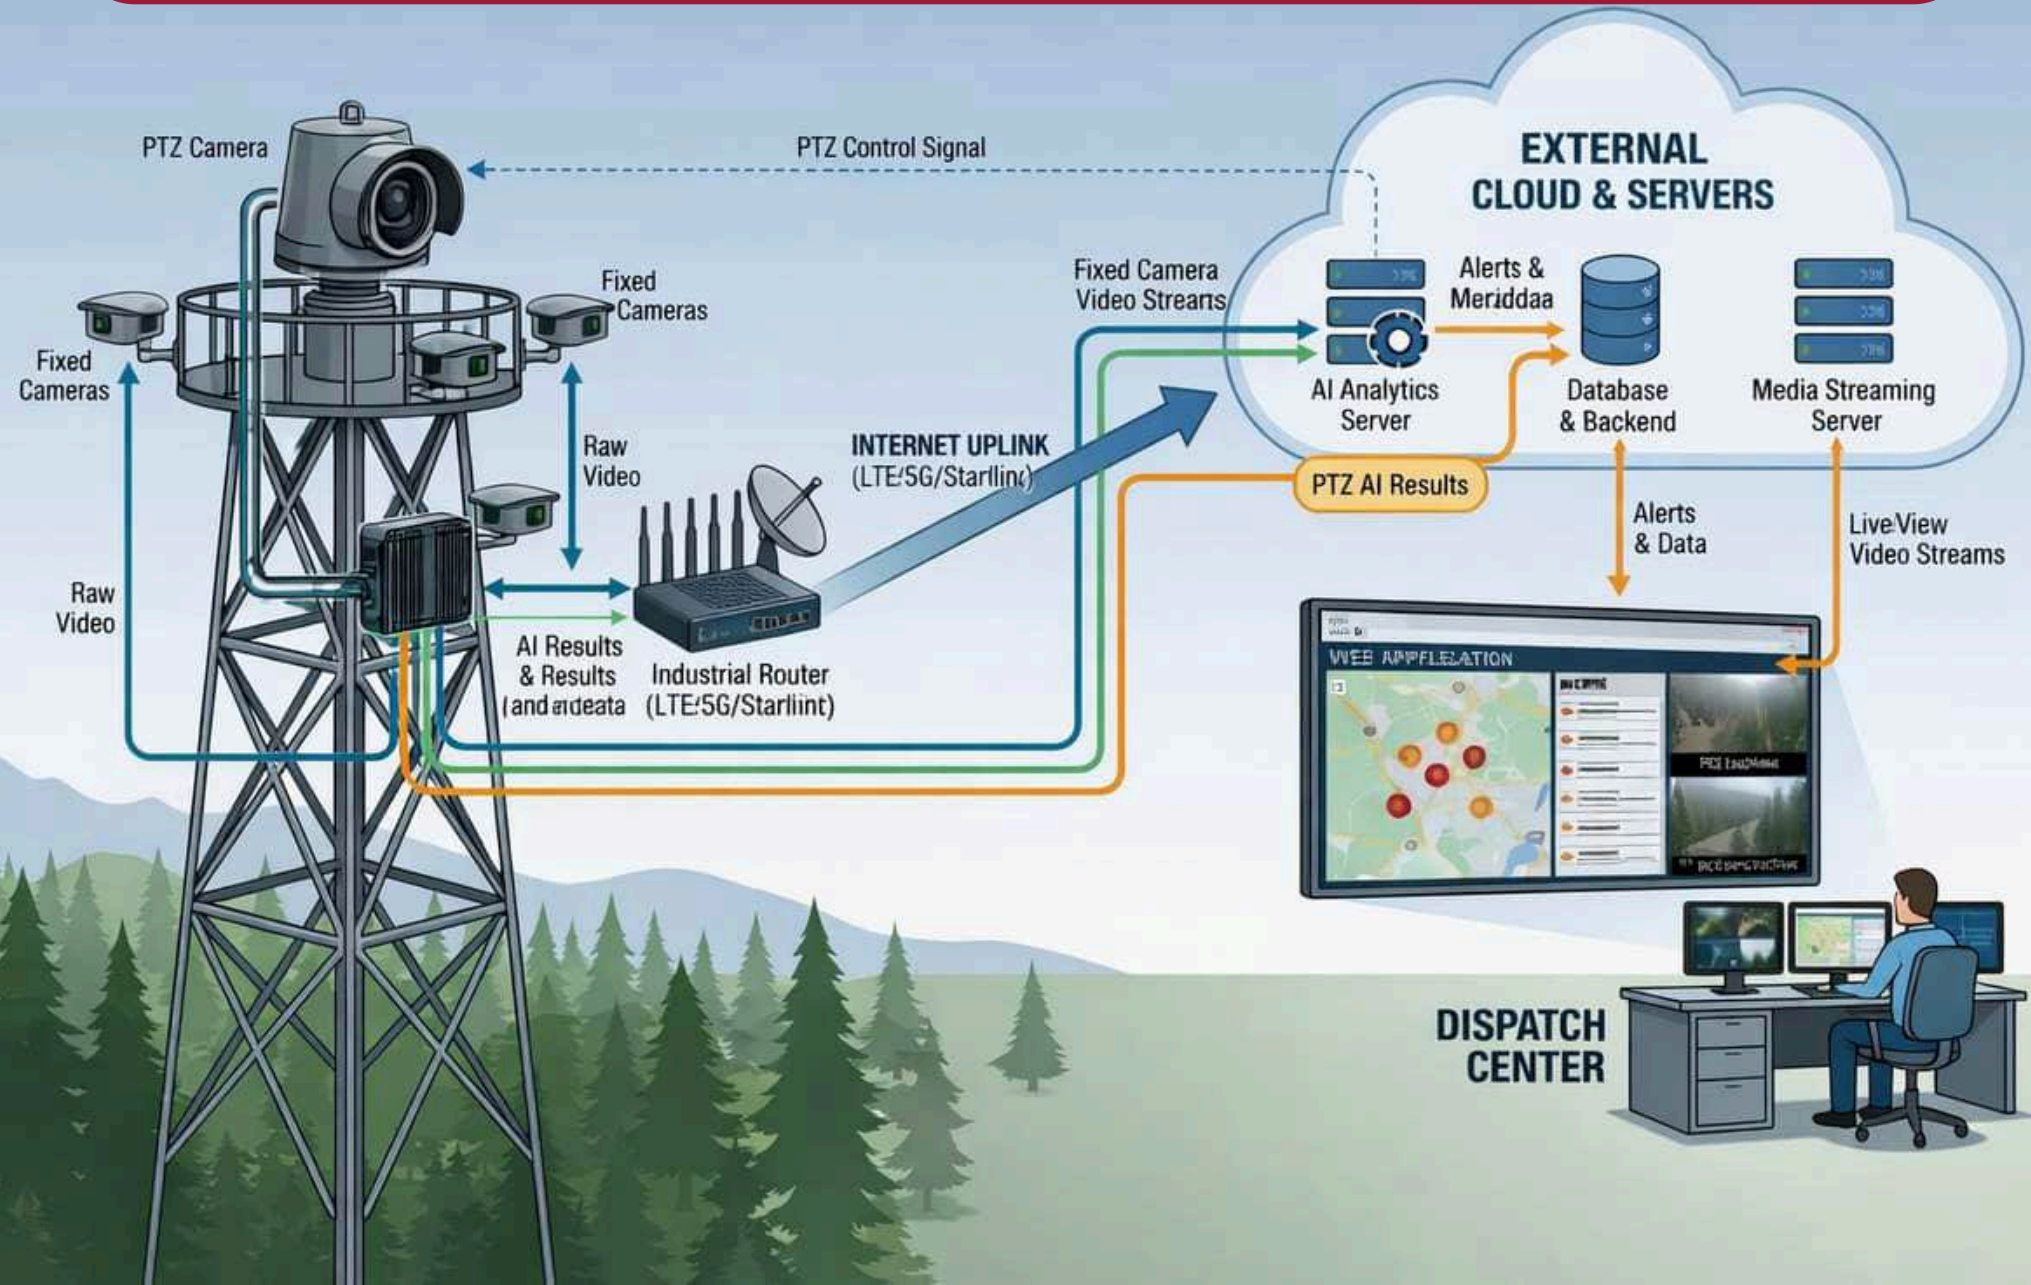

- Wildfires can start without warning
- Fire spreads extremely fast
- Fires can destroy buildings - and even entire communities

Late Response Means Massive Losses

EARLY WILDFIRE DETECTION SOLUTION

SmokeD is a **patented** hardware-enabled software solution that provides real-time surveillance and reliable rapid detection of wildfires in forest areas. The system can differentiate smoke from dust, fog, and clouds.

Our AI technology is able to provide extensive coverage whilst detecting fires in an average of **10 minutes**.

SmokedD system can see smoke in images

What we do?

The SmokeD detects smoke from a distance of up to **15 km** and alerts users **within seconds**.

The most complex version of detecting

The simplest version of wildfire detection

- The detector monitors the surrounding area and sends data to the cloud.
- The system automatically analyzes the image.
You receive a ready-to-use alert — no configuration or operation required.
- When AI detects smoke or flames, an alert is sent directly to your phone.

2024-11-13 12:10:26 MST-0700

2024-11-13 12:28:25 MST-0700

2024-11-13 13:18:25 MST-0700

2024-09-12 07:04:02

WEBB LAKO HANCOCK
HEB

Azimuth
0

The main purpose of SmokeD System is to detect fires before they become too large for their effective control