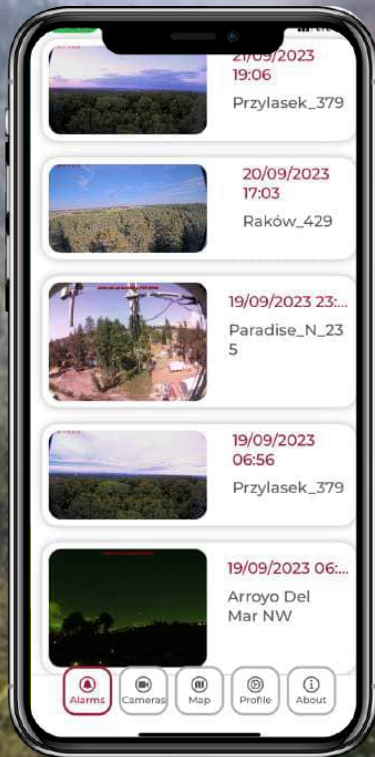

KJ Jefferson

Karen@RockyMountain-TSG.com
303.359.3488

The simplest and most effective solution for early wildfire detection

Artur Matuszczak
CEO, Founder
SmokeD Ltd.

If you live in an area at risk of wildfires, you know that:

- Wildfires can start without warning
- Fire spreads extremely fast
- Fires can destroy buildings - and even entire communities

Late Response Means Massive Losses

EARLY WILDFIRE DETECTION SOLUTION

SmokeD is a **patented** hardware-enabled software solution that provides real-time surveillance and reliable rapid detection of wildfires in forest areas. The system can differentiate smoke from dust, fog, and clouds.

Our AI technology is able to provide extensive coverage whilst detecting fires in an average of **10 minutes**.

SmokedD system can see smoke in images

What we do?

The SmokeD detects smoke from a distance of up to **15 km** and alerts users **within seconds**.

The most complex version of detecting

The simplest version of wildfire detection

- The detector monitors the surrounding area and sends data to the cloud.
- The system automatically analyzes the image.
You receive a ready-to-use alert — no configuration or operation required.
- When AI detects smoke or flames, an alert is sent directly to your phone.