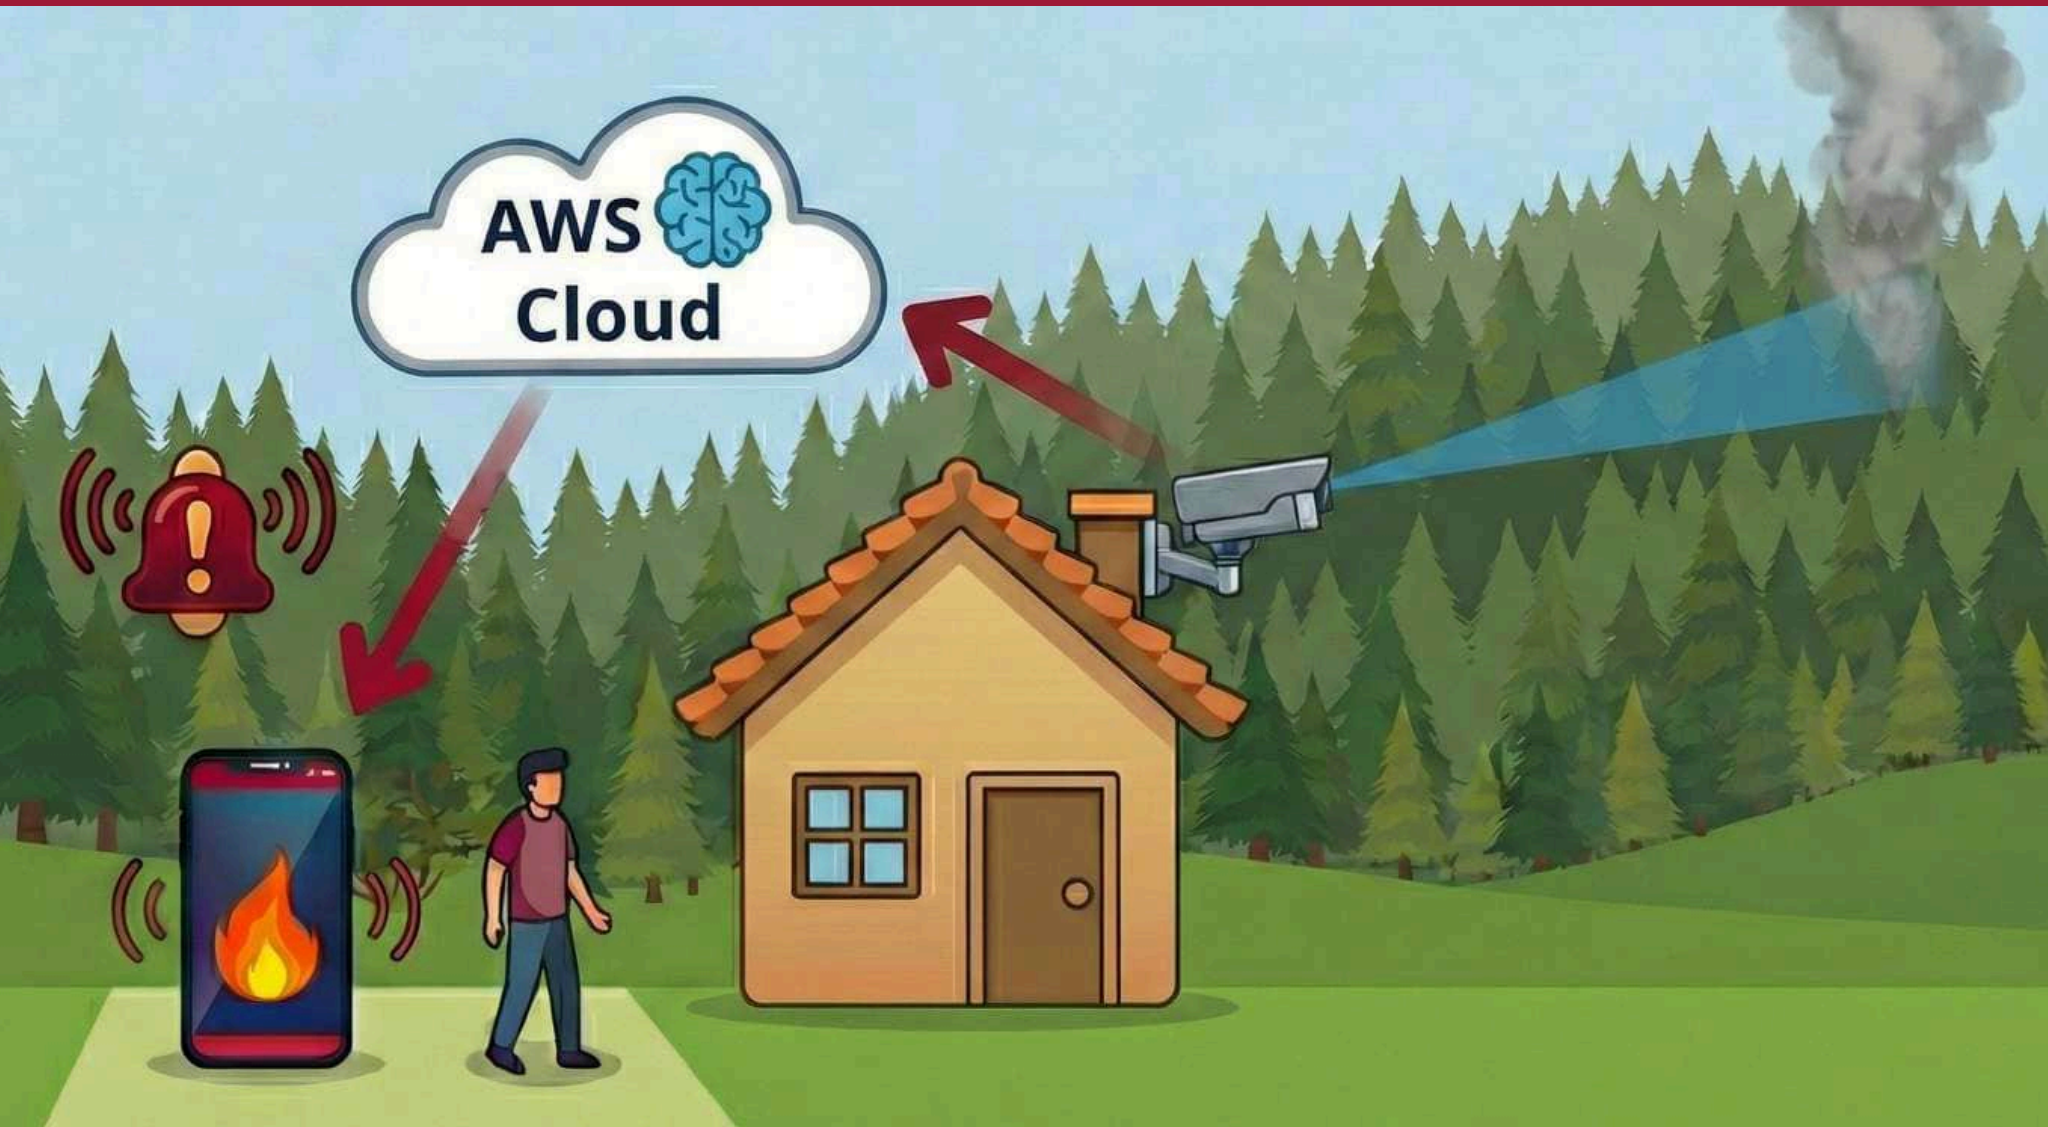

- Wildfires can start without warning
- Fire spreads extremely fast
- Fires can destroy buildings - and even entire communities

Late Response Means Massive Losses

EARLY WILDFIRE DETECTION SOLUTION

SmokeD is a **patented** hardware-enabled software solution that provides real-time surveillance and reliable rapid detection of wildfires in forest areas. The system can differentiate smoke from dust, fog, and clouds.

Our AI technology is able to provide extensive coverage whilst detecting fires in an average of **10 minutes**.

SmokedD system can see smoke in images

What we do?

The SmokeD detects smoke from a distance of up to **15 km** and alerts users **within seconds**.

The most complex version of detecting

The simplest version of wildfire detection

- The detector monitors the surrounding area and sends data to the cloud.
- The system automatically analyzes the image.
You receive a ready-to-use alert — no configuration or operation required.
- When AI detects smoke or flames, an alert is sent directly to your phone.

2024-11-13 12:10:26 MST-0700

2024-11-13 12:28:25 MST-0700

2024-11-13 13:18:25 MST-0700

2024-09-12 07:04:02

WEBB LAKO HANCOCK
HEB

Azimuth
0

The main purpose of SmokeD System is to detect fires before they become too large for their effective control